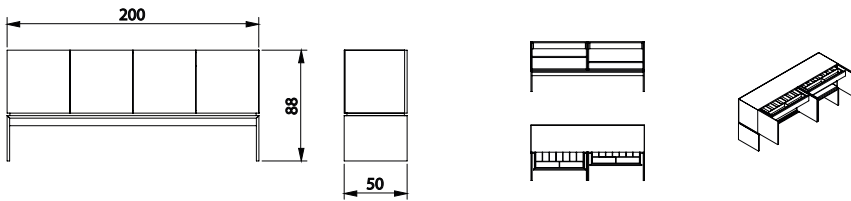

Dimensions in cm

Dinn 3 Door

- Wood (cat A)
- Wood (cat B)
- Wood (cat C)
- Lacquer Matte
- High Gloss Lacquered

(If you wish a different finish for the top and base, please consider the higher price of the two.)

Blending design and functionality, the DINN sideboard has two adjustable shelves and one drawer with cutlery dividers inside. These have the same finish as the exterior, but you can opt to have different finishes on the base and the main box.

+ info
www.hmdfurniture.com

Dinn 4 Door

- Wood (cat A)
- Wood (cat B)
- Wood (cat C)
- Lacquer Matte
- High Gloss Lacquered

(If you wish a different finish for the top and base, please consider the higher price of the two.)

Wood Veneer Options
Depending on the furniture piece you choose, the intensity of the varnish may vary. Sometimes it may have a more matte finish, while other times it could be shinier.

Suggested RAL colors
Other colors upon request