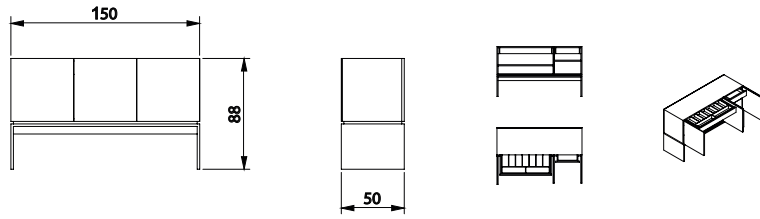

Dimensions in cm

**Dinn 3 Door**

- Wood (cat A)
- Wood (cat B)
- Wood (cat C)
- Lacquer Matte
- High Gloss Lacquered

(If you wish a different finish for the top and base, please consider the higher price of the two.)

Blending design and functionality, the DINN sideboard has two adjustable shelves and one drawer with cutlery dividers inside. These have the same finish as the exterior, but you can opt to have different finishes on the base and the main box.