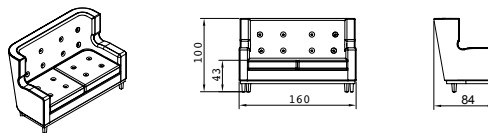

Dimensions in cm

Demetrio Armchair

- C.O.M * (5,5m)
- Fabric cat I
- Fabric cat II
- Fabric cat III
- Fabric cat IV
- Fabric cat V

*the fabric consumption is calculated based on fabrics 1,4 meters wide, that can be used in any direction.

+ info
www.hmdfurniture.com

Demetrio Pouf

- C.O.M *(2m)
- Fabric cat I
- Fabric cat II
- Fabric cat III
- Fabric cat IV
- Fabric cat V

*the fabric consumption is calculated based on fabrics 1,4 meters wide, that can be used in any direction.

Demetrio 2P

- C.O.M * (12m)
- Fabric cat I
- Fabric cat II
- Fabric cat III
- Fabric cat IV
- Fabric cat V

*the fabric consumption is calculated based on fabrics 1,4 meters wide, that can be used in any direction.