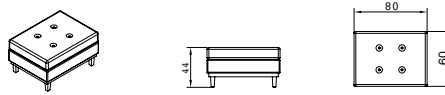

Dimensions in cm

Demetrio Armchair

- C.O.M * (5,5m)
- Fabric cat I
- Fabric cat II
- Fabric cat III
- Fabric cat IV
- Fabric cat V

*the fabric consumption is calculated based on fabrics 1,4 meters wide, that can be used in any direction.

+ info
www.hmdfurniture.com

Demetrio Pouf

- C.O.M *(2m)
- Fabric cat I
- Fabric cat II
- Fabric cat III
- Fabric cat IV
- Fabric cat V

*the fabric consumption is calculated based on fabrics 1,4 meters wide, that can be used in any direction.