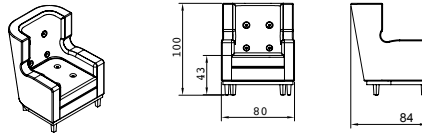

Dimensions in cm

Demetrio Armchair

- C.O.M * (5,5m)
- Fabric cat I
- Fabric cat II
- Fabric cat III
- Fabric cat IV
- Fabric cat V

*the fabric consumption is calculated based on fabrics 1,4 meters wide, that can be used in any direction.

+ info
www.hmdfurniture.com

Demetrio Pouf

- C.O.M *(2m)
- Fabric cat I
- Fabric cat II
- Fabric cat III
- Fabric cat IV
- Fabric cat V

*the fabric consumption is calculated based on fabrics 1,4 meters wide, that can be used in any direction.