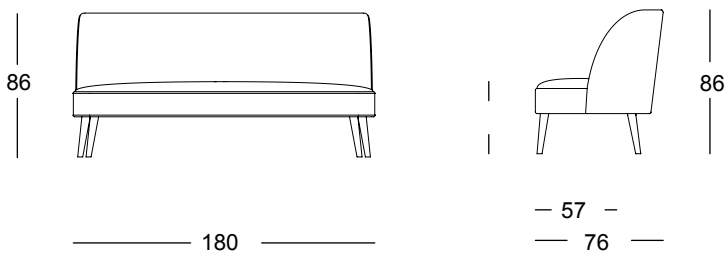

*If you like your PUDIM sofa to serve as a dining bench, the seat height will be 50 cm.