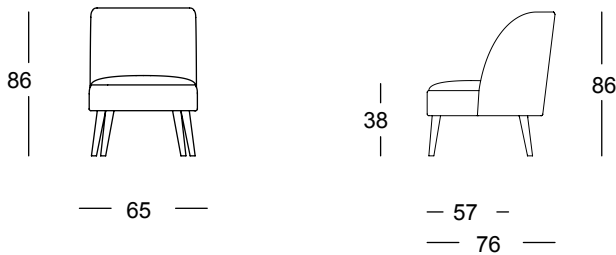

Dimensions in cm

**Pudim Armchair**

- C.O.M \* (2,7 m)
- Fabric cat I
- Fabric cat II
- Fabric cat III
- Fabric cat IV
- Fabric cat V

\*the fabric consumption is calculated based on fabrics 1,4 meters wide, that can be used in any direction.

A bench version of the sofa is available upon request. For this, we raised the height to 48cm and set the depth at a narrower 57 cm, so that your bench suits any dining table. As always, we can tailor our bench versions to adapt to the needs of any room and project.

\*If you like your PUDIM sofa to serve as a dining bench, the seat height will be 50 cm.