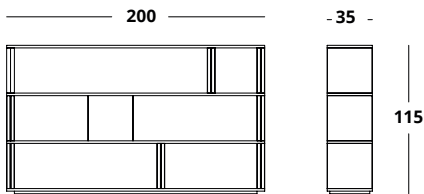

Dimensions in cm

2 Level Shelf

- Wood (cat A)
- Wood (cat B)
- Wood (cat C)
- Lacquer Matte
- Lacquered Gloss

The BRICK bookcase is an impactful solid wood piece with rotating central blocks. The structure comes in Oak Rift venner and the blocks can be made of the same material, or you can personalize it by opting to have the blocks made in lacquer or other veneer finish.

+ info
www.hmdfurniture.com

3 Level Shelf

- Wood (cat A)
- Wood (cat B)
- Wood (cat C)
- Lacquer Matte
- Lacquered Gloss

Wood Veneer Options
Depending on the furniture piece you choose, the intensity of the varnish may vary. Sometimes it may have a more matte finish, while other times it could be shinier.