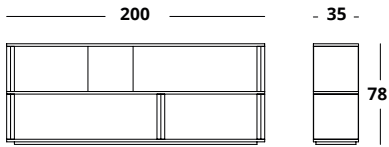

Dimensions in cm

2 Level Shelf

- Wood (cat A)
- Wood (cat B)
- Wood (cat C)
- Lacquer Matte
- Lacquered Gloss