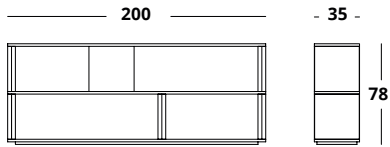

Dimensions in cm

2 Level Shelf

- Wood (cat A)
- Wood (cat B)
- Wood (cat C)
- Lacquer Matte

If you wish a different finish for the top and base, please consider the higher price of the two.