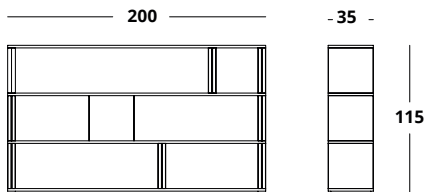

Dimensions in cm

2 Level Shelf

- Wood (cat A)
- Wood (cat B)
- Wood (cat C)
- Lacquer Matte

If you wish a different finish for the top and base, please consider the higher price of the two.

The BRICK bookcase is an impactful solid wood piece with rotating central blocks. The structure comes in Oak venner and the blocks can be made of the same material, or you can personalize it by opting to have the blocks made with brass, in one of the three colours available in the technical sheet.

+ info
www.hmdfurniture.com

3 Level Shelf

- Wood (cat A)
- Wood (cat B)
- Wood (cat C)
- Lacquer Matte

If you wish a different finish for the top and base, please consider the higher price of the two.

Wood Veneer Options
Depending on the furniture piece you choose, the intensity of the varnish may vary. Sometimes it may have a more matte finish, while other times it could be shinier.