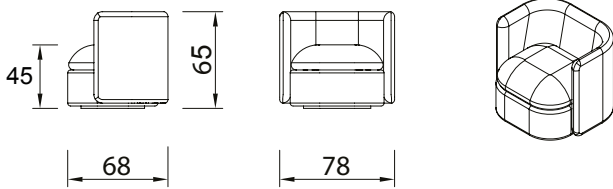

Dimensions in cm

Rotative Mel Armchair

C.O.M * (4m)

Fabric cat I

Fabric cat II

Fabric cat III

Fabric cat IV

Fabric cat V

*the fabric consumption is calculated based on fabrics 1,4 meters wide, that can be used in any direction.

MEL – Armchair or Sofa
 Our new MEL piece is designed to elevate restaurants and dining spaces. With a romantic yet minimalist aesthetic, it looks stunning from every angle and doesn't need to be placed against a wall. The MEL armchair features a built-in swivel system that allows smooth rotation and gently returns to its original position — combining comfort with smart functionality. The sofa version maintains the same elegant design, without the swivel mechanism. Fully customizable in size to suit your space.

+ info
www.hmdfurniture.com

Dimensions in cm

Mel Dining Bench

C.O.M * (8 m)

Fabric cat I

Fabric cat II

Fabric cat III

Fabric cat IV