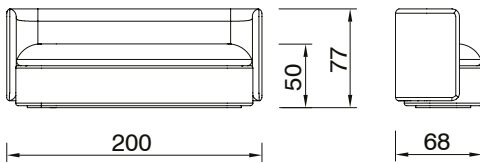

+ info
www.hmdfurniture.com

Dimensions in cm

Mel Dining Bench

C.O.M * (8 m)

Fabric cat I

Fabric cat II

Fabric cat III

Fabric cat IV

Fabric cat V

*the fabric consumption is calculated based on fabrics 1,4 meters wide, that can be used in any direction.

MEL – Armchair or Sofa

Our new MEL piece is designed to elevate restaurants and dining spaces. With a romantic yet minimalist aesthetic, it looks stunning from every angle and doesn't need to be placed against a wall.