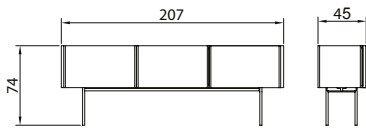

Dimensions in cm

Tanto

Base and Top

Doors in Wood, Interior and Top in Lacquer _____ 4.605

All in Wood _____ 4.750

The TANGER Bed was design with confort in mind. Imagining a piece so cosy and appeling to sight that it

imeadiatky warms up the coolest room. To be made according to your mattress size (160 or 180) and fabric of choise.

+ info
www.hmdfurniture.com

Suggested RAL colors
Other colors upon request