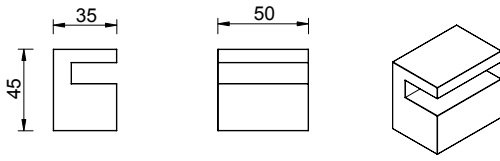

Dimensions in cm

**Hook 50 Brass**

- Wood (cat A)
- Wood (cat B)
- Wood (cat C)
- Lacquer Matte
- Lacquer High Gloss

The HOOK is available in Wood Veneer and Lacquered MDF (in matte or gloss). There are two different widths to choose from, which makes the HOOK a versatile piece that can be used as a side table, next to sofas or chairs, or as a bedside table. Make your HOOK even more special and give it added resistance by ordering yours with a Brass interior plate.