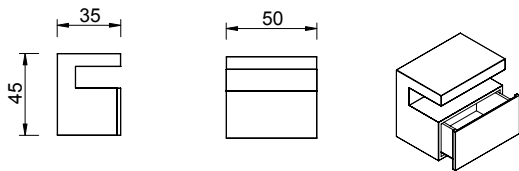

Dimensions in cm

Hook 50 Brass

- Wood (cat A)
- Wood (cat B)
- Wood (cat C)
- Lacquer Matte
- Lacquer High Gloss

The HOOK is available in Wood Veneer and Lacquered MDF (in matte or gloss). There are two different widths to choose from, which makes the HOOK a versatile piece that can be used as a side table, next to sofas or chairs, or as a bedside table. Make your HOOK even more special and give it added resistance by ordering yours with a Brass interior plate.

+ info
www.hmdfurniture.com

Hook 50 Brass W/ Drawer

- Wood (cat A)
- Wood (cat B)
- Wood (cat C)
- Lacquer Matte
- Lacquer High Gloss

Suggested RAL colors
Other colors upon request

Wood Veneer Options
Depending on the furniture piece you choose, the intensity of the varnish may vary. Sometimes it may have a more matte finish, while other times it could be shinier.