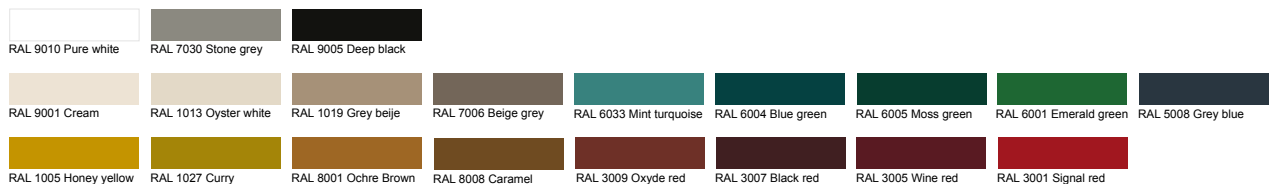

+ info  
[www.hmdfurniture.com](http://www.hmdfurniture.com)

**Hook 50 Brass W/ Drawer**

- Wood (cat A)
- Wood (cat B)
- Wood (cat C)
- Lacquer Matte
- Lacquer High Gloss

Suggested RAL colors  
 Other colors upon request

Wood Veneer Options  
 Depending on the furniture piece you choose, the intensity of the varnish may vary. Sometimes it may have a more matte finish, while other times it could be shinier.