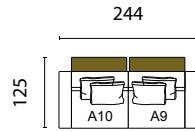

*the fabric consumption is calculated based on fabrics 1,4 meters wide, that can be used in any direction.

Dimensions in cm

Proposed Compositions with Shelves Included

VIRA A10-A9

- C.O.M * (5,7m)
- Fabric cat I
- Fabric cat II
- Fabric cat III
- Fabric cat IV
- Fabric cat V