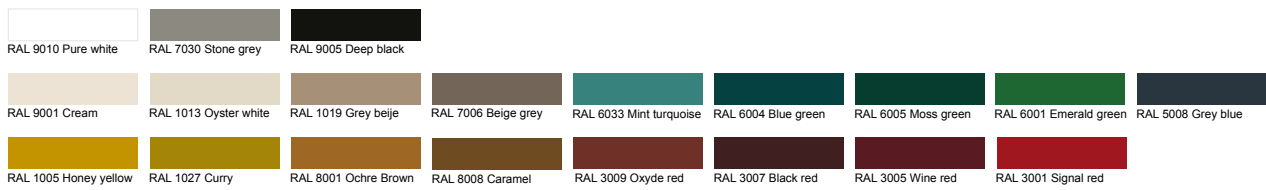

Proposed Compositions with Shelves Included

The shelves are removable because they are attached to the base of the sofa with screws. You can have them in wood veneer or lacquered in high gloss with the RAL colors suggested below. The iron can also be lacquered in the same color.

Fabrics

Suggested RAL colors
Other colors upon request

Wood Veneer Options

Depending on the furniture piece you choose, the intensity of the varnish may vary. Sometimes it may have a more matte finish, while other times it could be shinier.