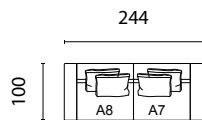

+ info
www.hmdfurniture.com

Dimensions in cm

Proposed Compositions

VIRA A8-A7

C.O.M * (13,8m)

- Fabric cat I
- Fabric cat II
- Fabric cat III
- Fabric cat IV
- Fabric cat V

VIRA A8-B7

C.O.M * (13,8m)