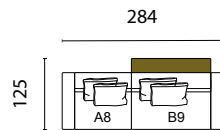

VIRA A8-B9

- C.O.M * (5,7m)
- Fabric cat I
- Fabric cat II
- Fabric cat III
- Fabric cat IV
- Fabric cat V