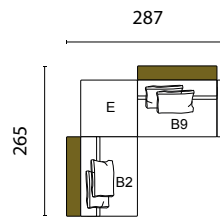

VIRA B2-E-B9

- C.O.M * (13,8m)
- Fabric cat I
- Fabric cat II
- Fabric cat III
- Fabric cat IV
- Fabric cat V