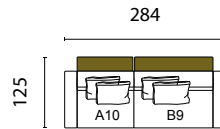

VIRA A10-B9

- C.O.M * (13,8m)
- Fabric cat I
- Fabric cat II
- Fabric cat III
- Fabric cat IV
- Fabric cat V