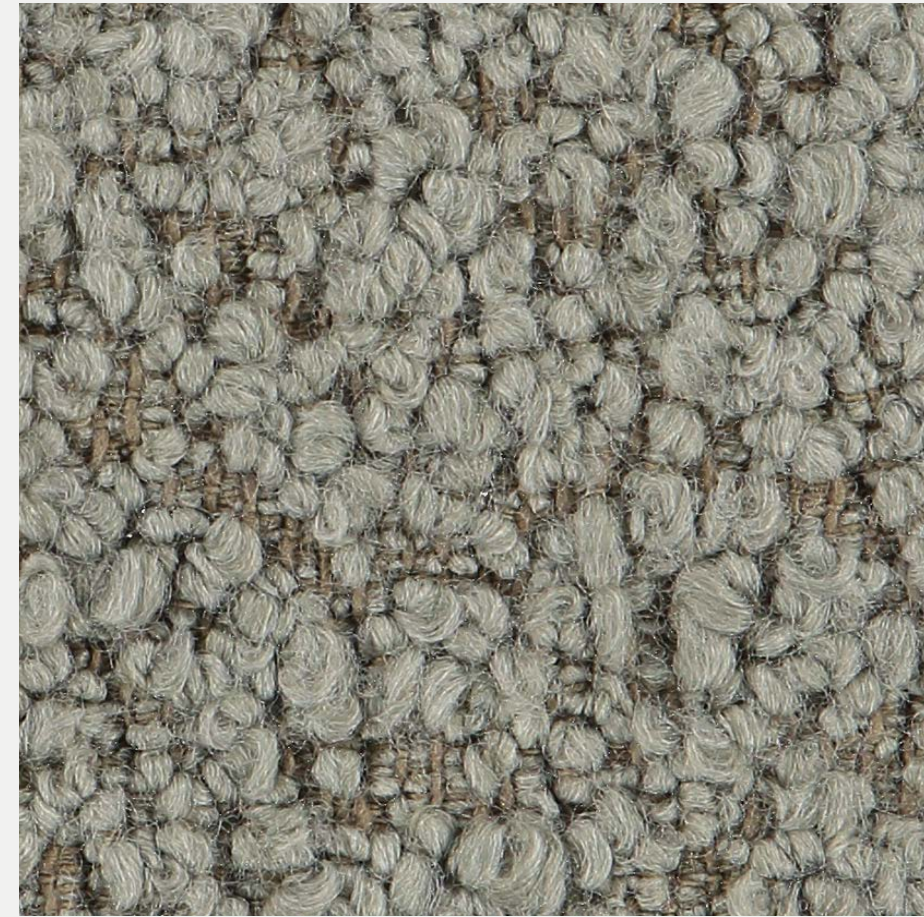

[back to index](#)

LUDE 14

LUDE 16

LUDE 19

LUDE 21

LUDE 24

LUDE 27

LUDE 28

LUDE

category 5

Comp: 33% CO 5% PA 37% PC 25% VI
OEKO TEX
Width: 140 cm
Weight: 980 gr/ml
Abrasion resistance: 50.000
Pilling: 4
Colour fastness to light: 5

Product images are for illustrative purposes only. We strive to show colours as accurately as possible, but we can't guarantee they'll appear the same on your screen.

hmdfurniture