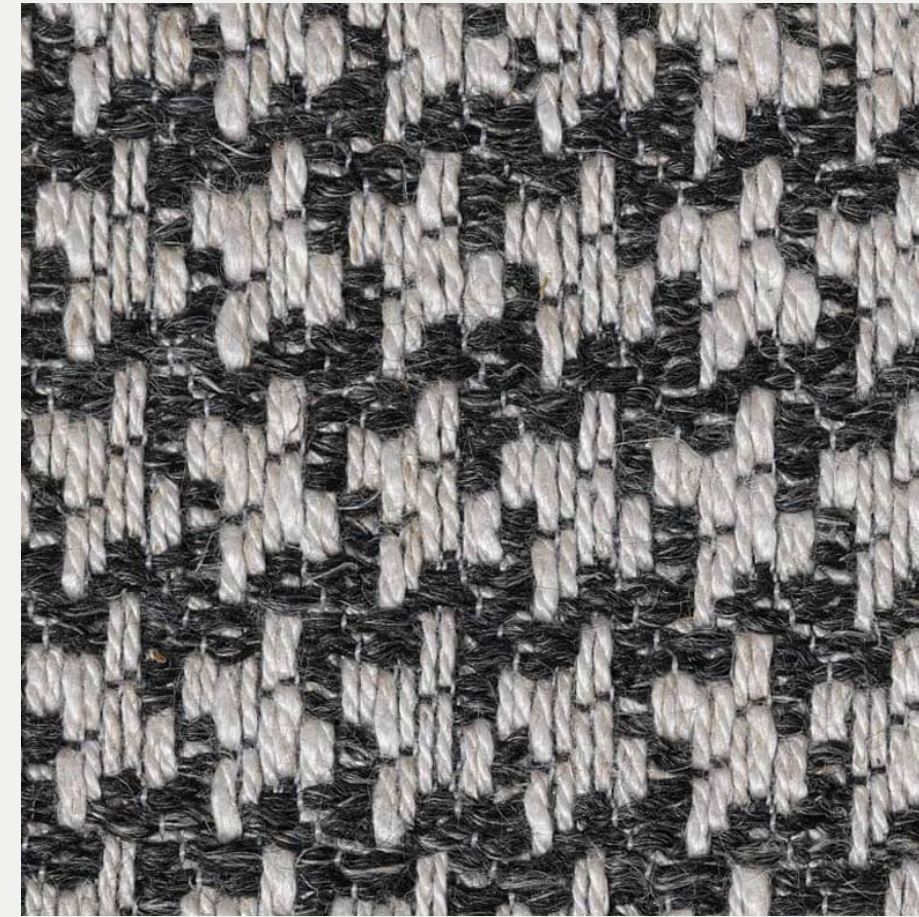

[back to index](#)

JQNI 211

JQNI 202

JQNI 217

JQNI 214

JQNI 213

JQNI

category 3

FR
31%VI 25%PL 17%PC 13%LI 13%CO
Width: 140cm
Weight: 750 ±5%
Abrasion resistance: 25.000
Colour fastness to light: 5

Product images are for illustrative purposes only. We strive to show colours as accurately as possible, but we can't guarantee they'll appear the same on your screen.

hmdfurniture