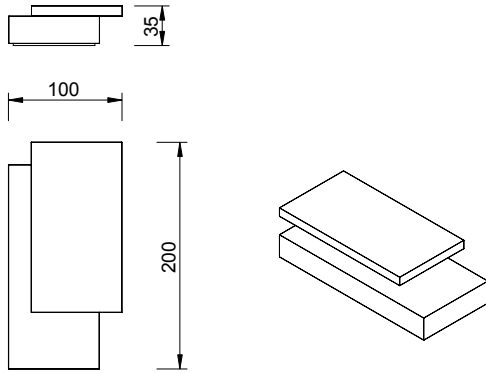

Dimensions in cm

**Lima 200x100**

Wood (cat A) + Alvito Grey Top  
 Wood (cat B) + Alvito Grey Top  
 Wood (cat C) + Alvito Grey Top

LIMA represents everything HMD stands for: a minimalistic and simple design made purely to make the raw material stand out. The Alvito Grey marble shines on top of a smoked oak base giving it a functional purpose of amazing your guests in the most naked environment. Our focus in this and any piece is its quality and therefore we present you with two beautiful materials that together have the perfect balance of brutal and warm, light and subtle.