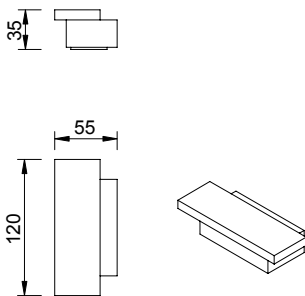

Dimensions in cm

**Lima 200x100**

Wood (cat A) + Alvito Grey Top  
 Wood (cat B) + Alvito Grey Top  
 Wood (cat C) + Alvito Grey Top

LIMA represents everything HMD stands for: a minimalistic and simple design made purely to make the raw material stand out. The Alvito Grey marble shines on top of a smoked oak base giving it a functional purpose of amazing your guests in the most naked environment. Our focus in this and any piece is its quality and therefore we present you with two beautiful materials that together have the perfect balance of brutal and warm, light and subtle.

+ info  
[www.hmdfurniture.com](http://www.hmdfurniture.com)

**Lima 120x55**

Wood (cat A) + Alvito Grey Top  
 Wood (cat B) + Alvito Grey Top  
 Wood (cat C) + Alvito Grey Top

Other stones available on quotation