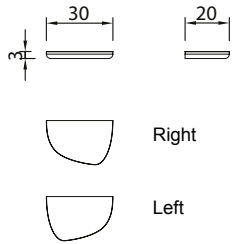

Dimensions in cm

Baga XS

Oak Natural
Oak Black
Walnut
Lacquer Matte
Lacquered Gloss

Baga S

Oak Natural
Oak Black
Walnut
Lacquer Matte
Lacquered Gloss

Baga M

Oak Natural
Oak Black
Walnut
Lacquer Matte
Lacquered Gloss