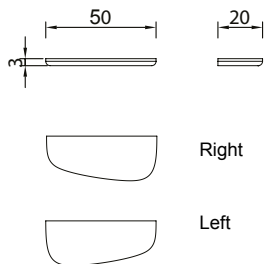

Dimensions in cm

Baga XS

Oak Natural
Oak Black
Walnut
Lacquer Matte
Lacquered Gloss

Baga S

Oak Natural
Oak Black
Walnut
Lacquer Matte
Lacquered Gloss

Baga M

Oak Natural
Oak Black
Walnut
Lacquer Matte
Lacquered Gloss