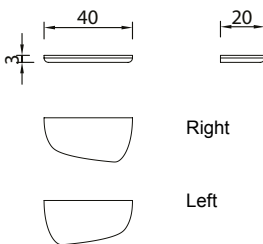

Dimensions in cm

Baga XS

Oak Natural
Oak Black
Walnut
Lacquer Matte
Lacquered Gloss

Baga S

Oak Natural
Oak Black
Walnut
Lacquer Matte
Lacquered Gloss

Baga M

Oak Natural
Oak Black
Walnut
Lacquer Matte
Lacquered Gloss