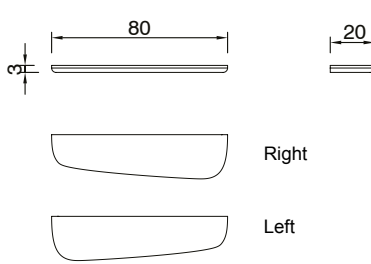

Baga L

Oak Natural
Oak Black
Walnut
Lacquer Matte
Lacquered Gloss